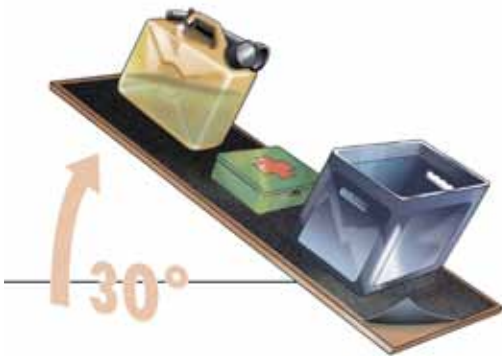

SAFETY

NON-SLIP MATTING

- + Easily cut with normal scissors
- + Universal use
- + Non-slip
- + Shock and sound-absorbent
- + Permeable to air, washable

- + Made out of recycled rubber
- + Specially for commercial vehicles (special VW Caddy II)
- + More protection for transport damage

0 32001 01

STOPLOCK WITH LED

Reliable anti-theft protection without complicated electronics. The KAMEI stoplock makes steering for thieves practically impossible. In excess of 10,000 lock combinations, signal effect via the red-flashing LED acts as an additional deterrent to thieves.

No damage to the steering wheel or dashboard as the high-quality metal core is wrapped in a soft cover. Fitting it couldn't be easier: the security steel lock just needs to be slotted into position.

Universal fitting for all types of cars (also with airbag), steering wheel diameter max. 31 mm