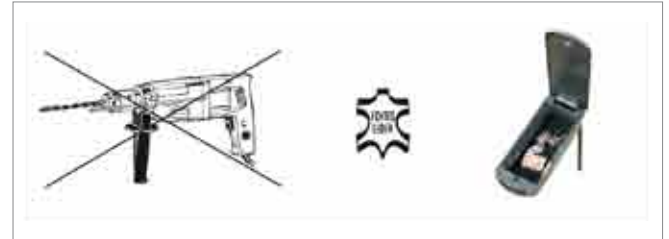

(\*with cooling)

„Fabric“ black\*

0 14... 21

„Leather“ black\*

0 14... 11

„Fabric“ light grey

0 14... 05

Easy mounted without drilling - fixation on the seat rail.

The top is covered with high-quality leather.

Roomy storage compartment - also available with cooling to keep your beverages cold.

Can be folded upwards vertically to provide greater freedom of movement in urban traffic contexts.